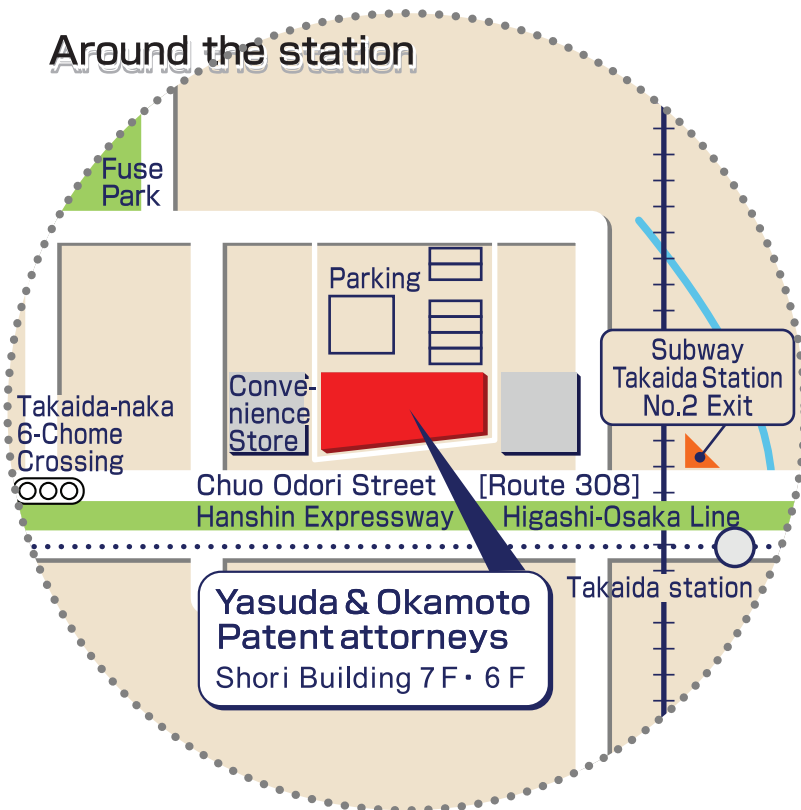

Around the station

Address :
7th & 6th floor, Shori Building, 7-19,
Takaida-hondori 7-chome, Higashi-Osaka-shi,
OSAKA 577-0066, JAPAN
(About one minute's walk from Takaida Station
No.2 Exit)

Phone : +81-6-6782-6917
Facsimile : +81-6-6782-6900