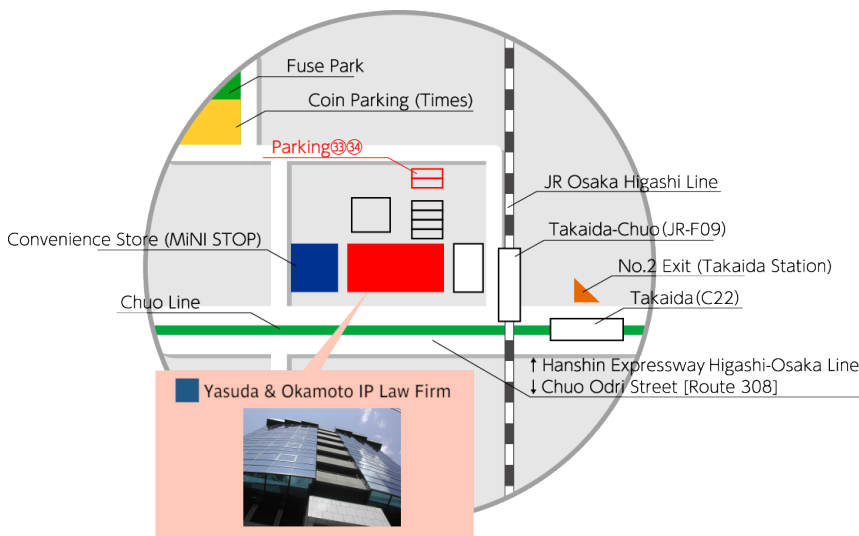

ACCESS

About one minute's walk from Osaka Metro, Chuo-line Takaida Station No. 2 Exit or JR Takaida-Chuo Station

Web site

Google Maps

7th & 6th floor, Shori Building,
7-7-19,

Takaida-hondori, Higashi-Osaka
-shi,