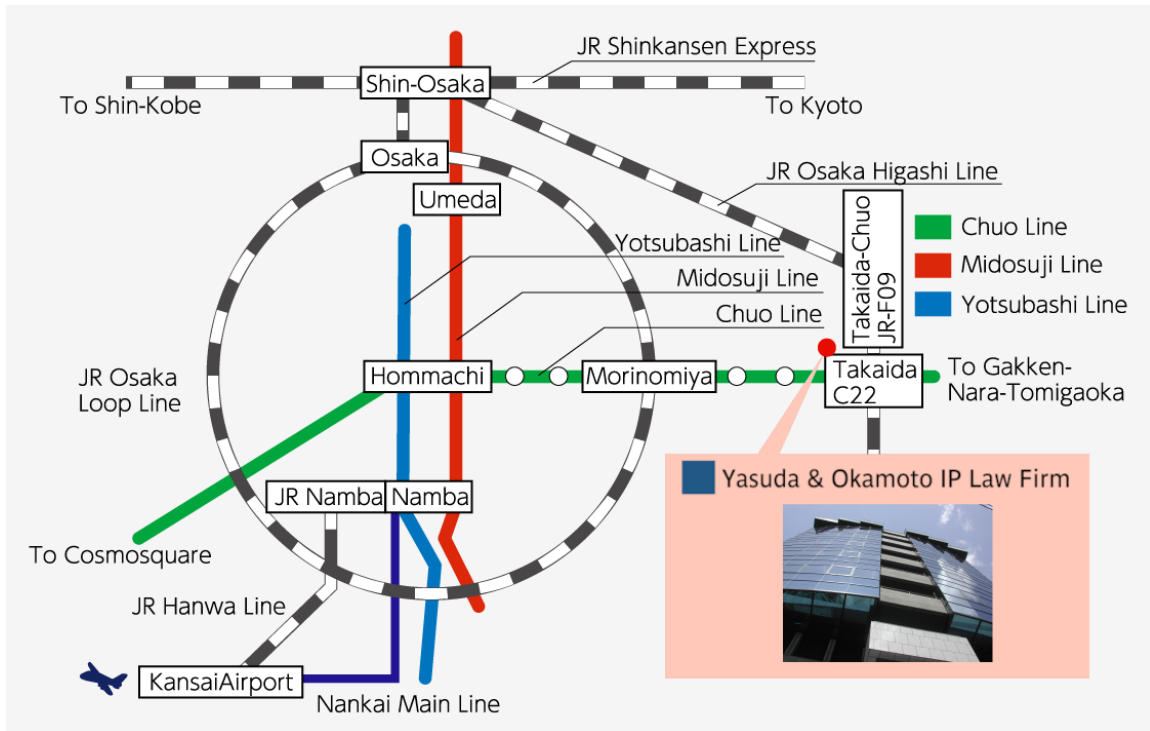

ACCESS

About one minute's walk from Osaka Metro, Chuo-line Takaida Station No. 2 Exit or JR Takaida-Chuo Station

Web site

Google Maps

7th & 6th floor, Shori Building,
7-7-19,

Takaida-hondori, Higashi-Osaka
-shi,